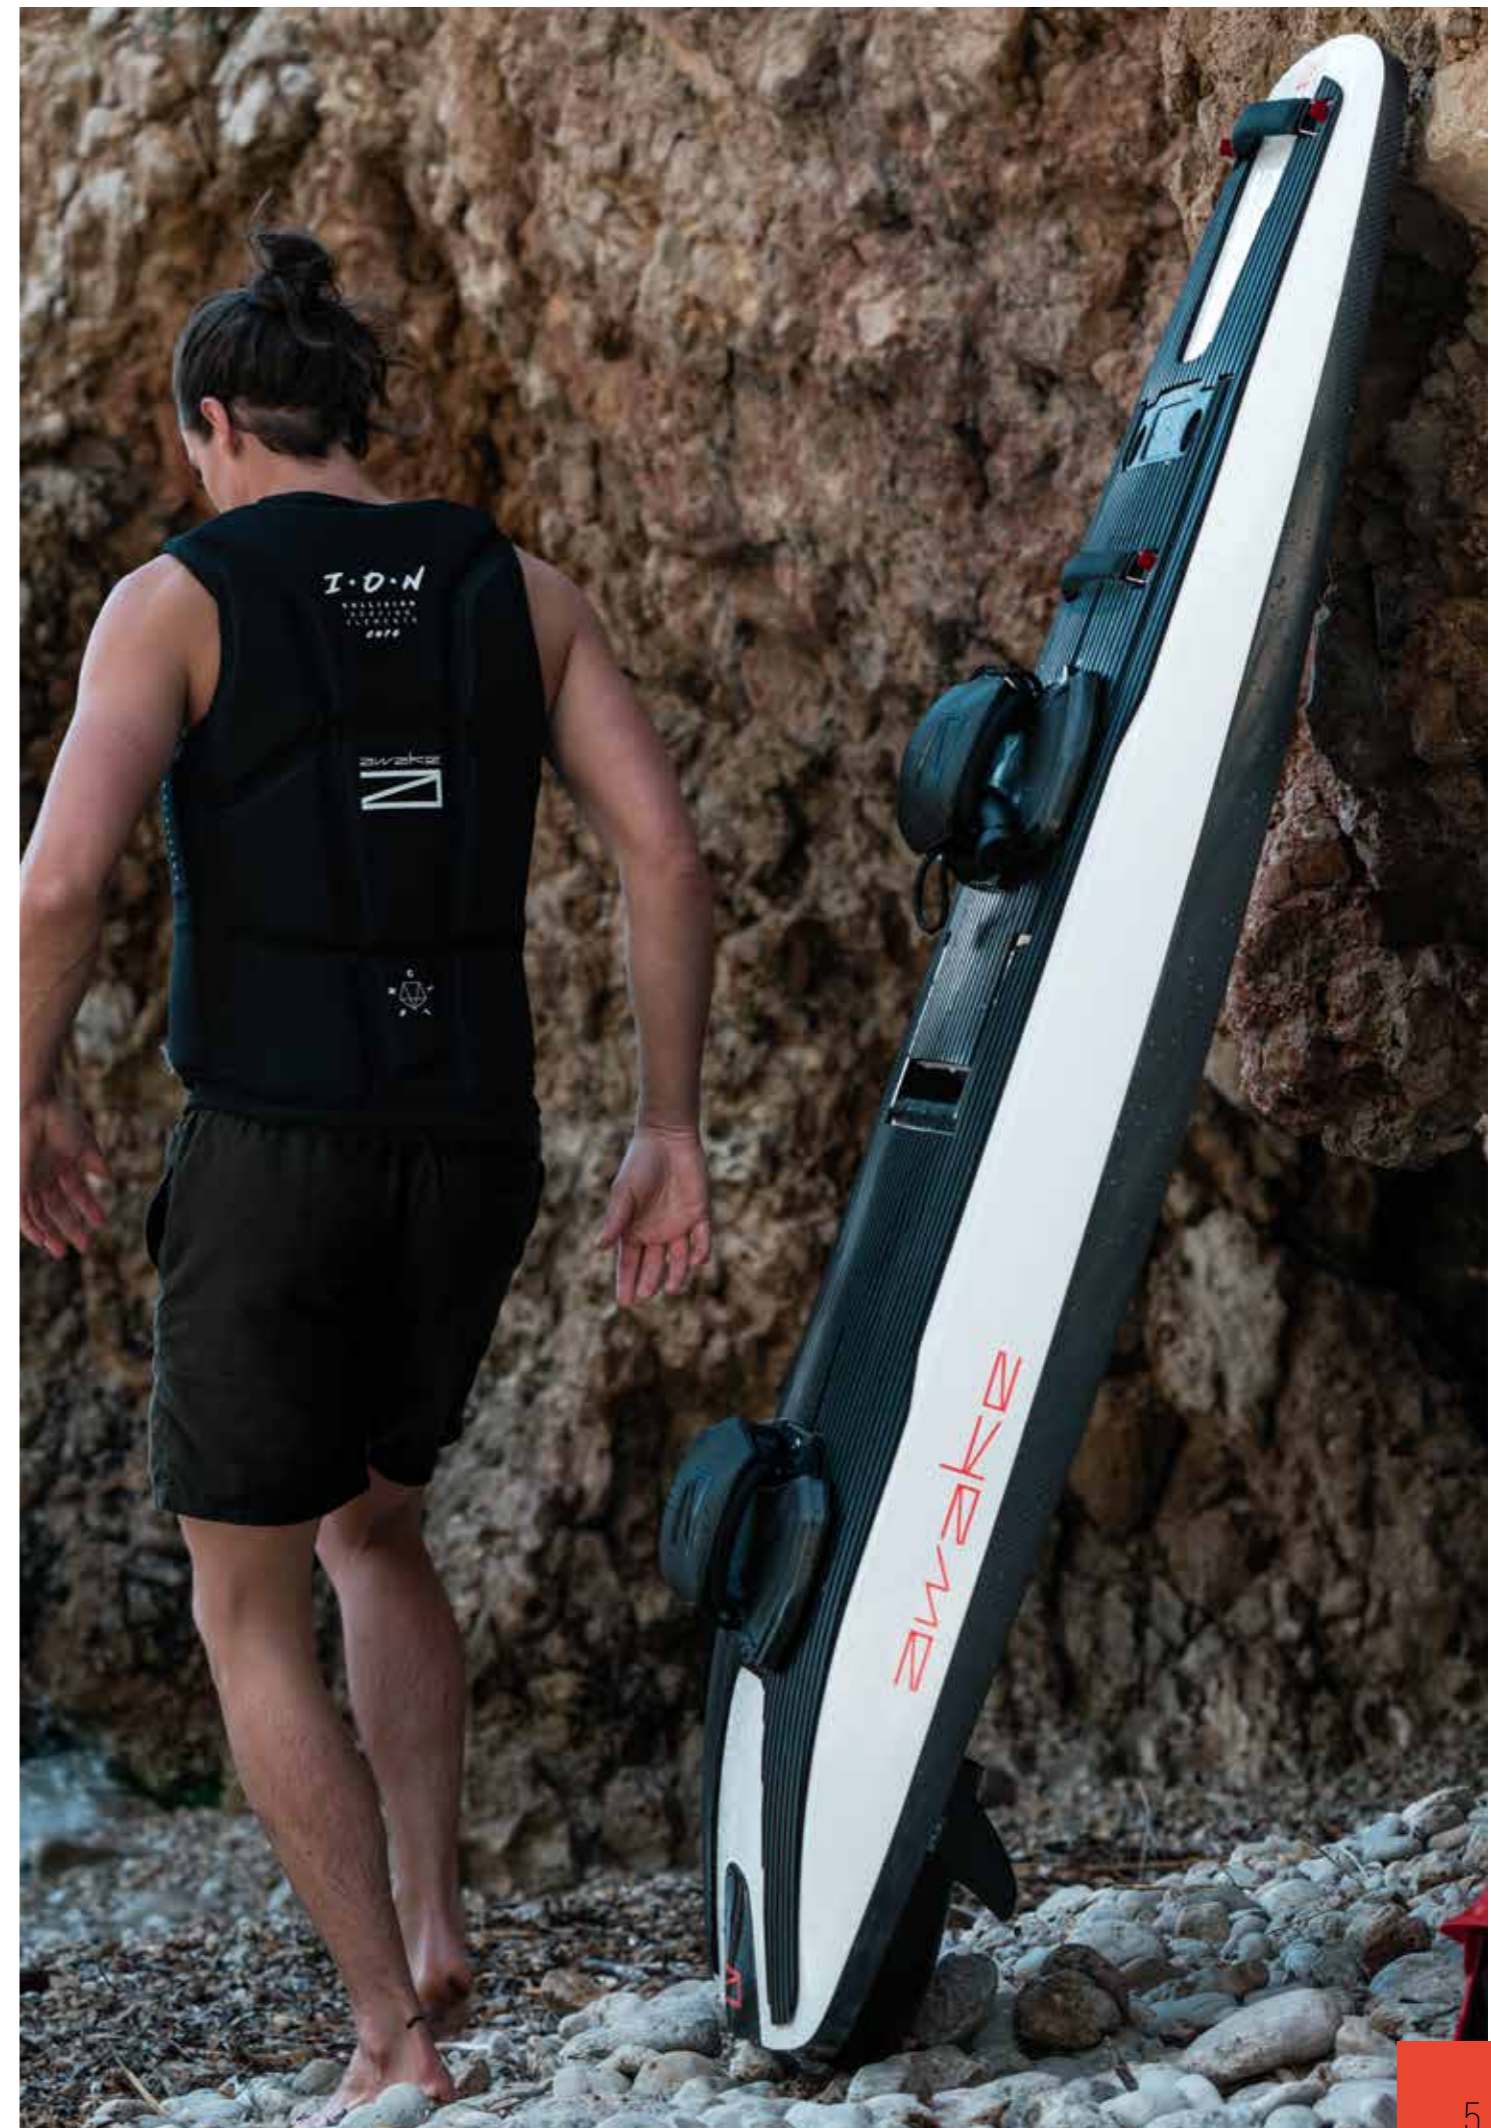

The common goal; to deliver a healthy dose of exhilaration and adrenaline thanks to unmatched power and performance. All this within a clean and elegant body.

The Awake Experience

The Awake Experience symbolizes the impact that the RÄVIK has on the rider – a perfect balance of exhilaration, adrenaline, and power

By adjusting the output power in the Awake's mobile application, the board is easily adapted to beginners as well as experts

Scandinavian heritage

Awake design is a leading Scandinavian expression of power and agility within a clean and elegant body. Attention has been given to features which ensure ease-of-use without compromising the thrilling riding experience.

The result is an aggressive machine made with the user in mind, infusing technical advancements with attractive looks.

Award winning Design

Crafted from high-end composites, the RÄVIK challenges the user with aggressive power.

The slim rear offers rapid response and high agility, while the streamlined body design is sculpted with acute attention to hydrodynamics.

The RÄVIK is built for superior acceleration, sharp corners and, fast straights. From nose to nozzle, it's a purpose-built speed machine.