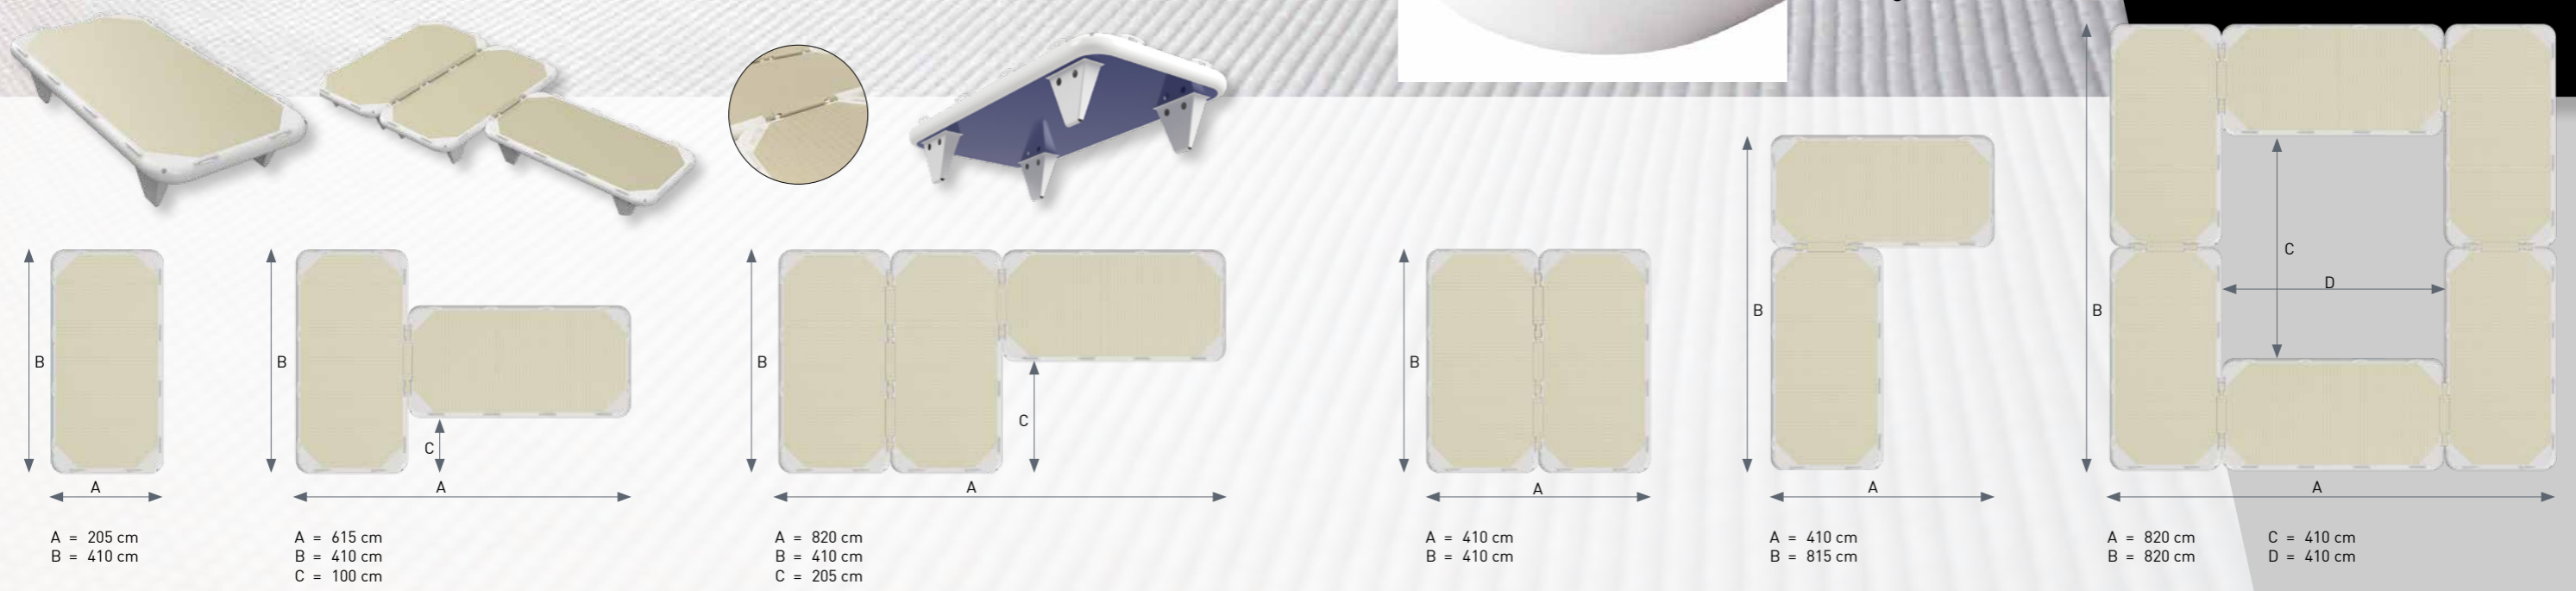

Code 19605 Yachtbeach Connector Wedge - 3 units

01 Allegra Champagne, 07 Allegra Champagne mat, 04 Diamond Pearl White, 05 Diamond Gold,
Price excl. VAT € 587,39
Price incl. VAT € 699,-