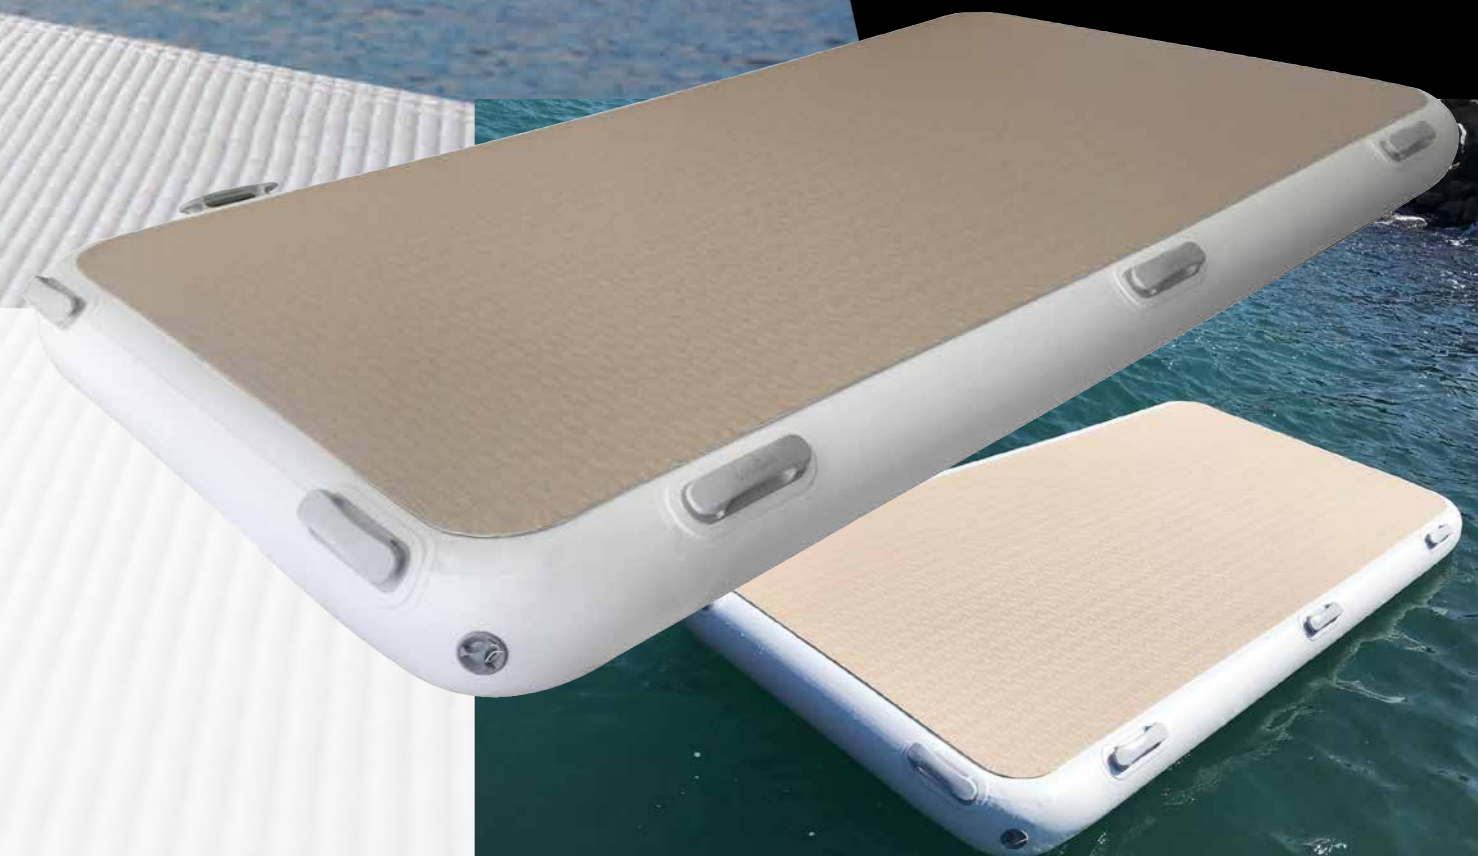

create your perfect spot for your Jet Ski, Dinghy, Seabob, SUP or Party

Modular Connectivity with the 10-point YACHTBEACH Handle Connection System:

- several configurations like the L-Shape, T-Shape, H-Shape, and more are possible.
- easily build your ideal docking station for all your fun toys like your Jet Ski, dinghy, Seabob, SUP, and much more
- or create your favorite setup for your workout, relaxation and party zone.

Standard Textures

Allegra Champagne mat -07	Diamond Pearl White -04

Your custom
Logo print
possible

1 x YACHTBEACH Platform 3.0 x 1.6m
Containing small YACHTBEACH Platform, 2 Ballast Bags, Finest Artificial Marine Leather Top, 10 YACHTBEACH Handles, 20 cm Reinforced Double Layer Dropstich
Accessories included: 1 x Handpump, 1 x Bag, 1 x Manual, 3 x YACHTBEACH Connector-Strap

YACHTBEACH 3.0 pack size: 170x36x29cm
weight with bag and pump: 25 kg

Code 19710

Yachtbeach 3.0 - 07 Allegra Champagne mat
Yachtbeach 3.0 - 04 Diamond Pearl White
Price excl. VAT € 2.520,17
Price incl. VAT € 2.999,-

Code 19605

Yachtbeach Connector Wedge - 3 units
07 Allegra Champagne Mat
04 Diamond Pearl White
Price excl. VAT € 587,39
Price incl. VAT € 699,-

new small platform 3,0x1,6m

A = 160 cm
B = 300 cm