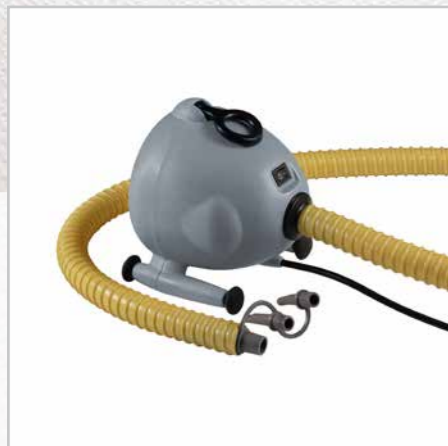

YACHTBEACH 230V Pump

Code 19708

Price excl. VAT € 113,40

Price incl. VAT € 134,95