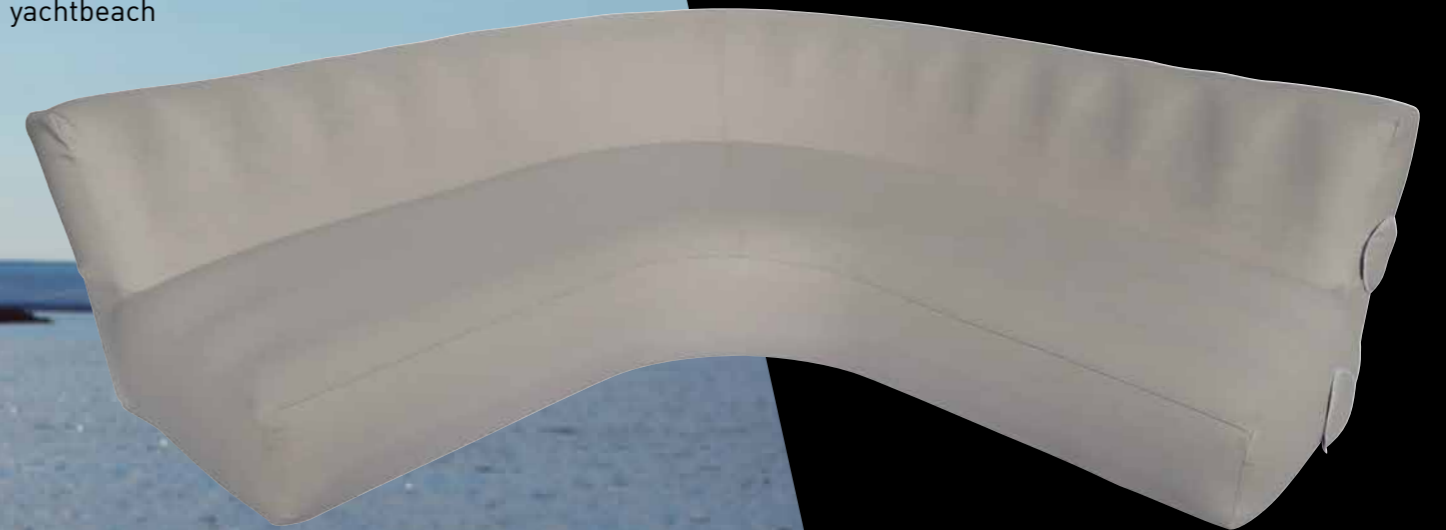

## YACHTBEACH - your own floating beach

Do you love to whiz across the water on your yacht, set your sails to the wind, and let your soul wander? If so, you surely know that feeling when you've dropped anchor in a beautiful cove but your sundeck always seems to be too small. With these new and innovative yacht platforms from YACHTBEACH now you can create your own private beach directly attached to your boat. This premium platform of European production was designed for performance-loving yacht owners. Now they and their sun-worshiping guests can enjoy the perfect island for reading, relaxing, or diving in and out of the water. YACHTBEACH can be a platform for fitness, yoga and mindfulness, or as a floating party lounge for the best sessions and funniest memories.

### YACHTBEACH AIR SOFA:

- \* several configurations for a lounge group are possible.
- \* easily build your ideal lounge for chill and party time
- \* 4 Straps for easy attachment to your yachtbeach